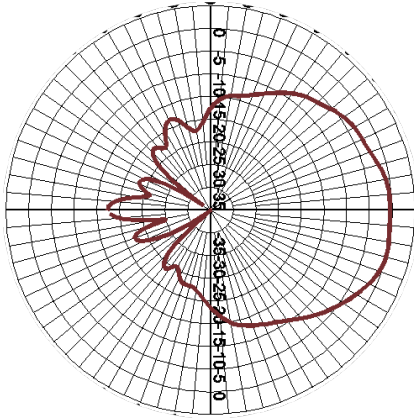

FREQUENCY/MINIMUM GAIN

- 4.9-6.0 GHz/7.5 dBi min
- 2.4-2.5 GHz/7.5 dBi min

DIMENSIONS

- 197.5 mm x 197.5 mm x 34.5 mm (7.5" x 7.5" x 1.2")

POLARIZATION

- V, and Slant +/- 45°

WEIGHT

- 548 g (1.2 lbs)

BEAMWIDTH

- Horizontal plane: 60°
- Vertical plane: 60°

HOUSING

- Housing: Aluminum
- Radome: Plastic

IMPEDANCE

- 50 ohms

PIGTAILS

- 75 cm (30") RP-SMA x3

MAXIMUM INPUT POWER

- 6 watts

OPERATING TEMPERATURE

- -45° C to +65° C

VSWR

- 2:1 max

INSTALLATION HARDWARE

- Ships with wall anchors
- Azimuth/elevation mount kit for wall and pole sold separately as AP-ANT-MNT-3

ANTENNA PATTERN PLOTS

Vertical patterns

5 GHz

2.4 GHz

Horizontal patterns

5 GHz

2.4 GHz