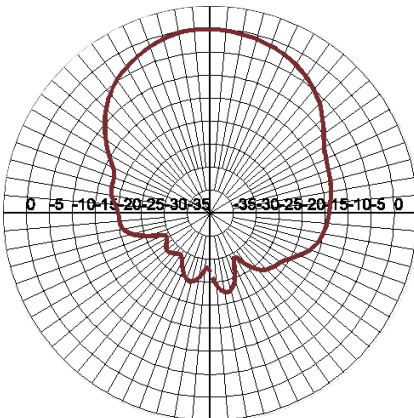

FREQUENCY/MINIMUM GAIN

- 4.9-6.0 GHz/7.5 dBi min
- 2.4-2.5 GHz/7.5 dBi min

DIMENSIONS

- 197.5 mm x 197.5 mm x 34.5 mm (7.5" x 7.5" x 1.2")

POLARIZATION

- V, and Slant +/- 45°

WEIGHT

- 548 g (1.2 lbs)

BEAMWIDTH

- Horizontal plane: 60°
- Vertical plane: 60°

HOUSING

- Housing: Aluminum
- Radome: Plastic

IMPEDANCE

- 50 ohms

PIGTAILS

- 75 cm (30") RP-SMA x3

MAXIMUM INPUT POWER

- 6 watts

OPERATING TEMPERATURE

- -45° C to +65° C

VSWR

- 2:1 max

INSTALLATION HARDWARE

- Ships with wall anchors
- Azimuth/elevation mount kit for wall and pole sold separately as AP-ANT-MNT-3

ANTENNA PATTERN PLOTS

Vertical patterns

5 GHz

2.4 GHz

Horizontal patterns

5 GHz

2.4 GHz