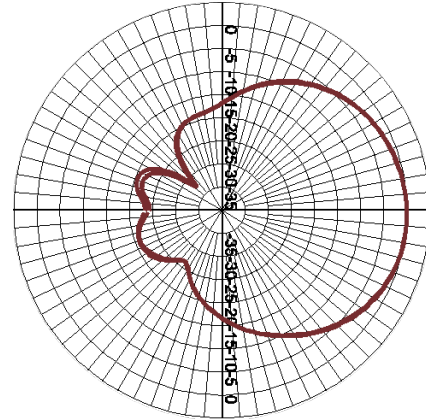

FREQUENCY/MINIMUM GAIN

- 4.9-6.0 GHz/7.5 dBi min
- 2.4-2.5 GHz/7.5 dBi min

DIMENSIONS

- 197.5 mm x 197.5 mm x 34.5 mm (7.5" x 7.5" x 1.2")

POLARIZATION

- V, and Slant +/- 45°

WEIGHT

- 548 g (1.2 lbs)

BEAMWIDTH

- Horizontal plane: 60°
- Vertical plane: 60°

HOUSING

- Housing: Aluminum
- Radome: Plastic

IMPEDANCE

- 50 ohms

PIGTAILS

- 75 cm (30") RP-SMA x3

MAXIMUM INPUT POWER

- 6 watts

OPERATING TEMPERATURE

- -45° C to +65° C

VSWR

- 2:1 max

INSTALLATION HARDWARE

- Ships with wall anchors
- Azimuth/elevation mount kit for wall and pole sold separately as AP-ANT-MNT-3

ANTENNA PATTERN PLOTS

Vertical patterns

5 GHz

2.4 GHz

Horizontal patterns

5 GHz

2.4 GHz