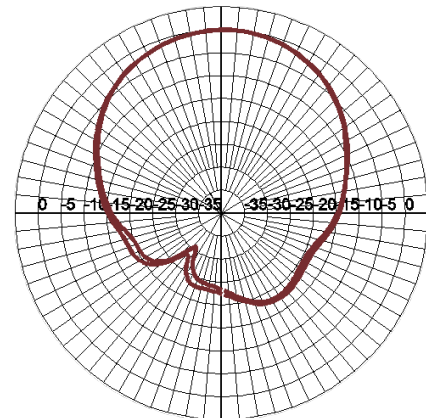

FREQUENCY/MINIMUM GAIN

- 4.9-6.0 GHz/7.5 dBi min
- 2.4-2.5 GHz/7.5 dBi min

DIMENSIONS

- 197.5 mm x 197.5 mm x 34.5 mm (7.5" x 7.5" x 1.2")

POLARIZATION

- V, and Slant +/- 45°

WEIGHT

- 548 g (1.2 lbs)

BEAMWIDTH

- Horizontal plane: 60°
- Vertical plane: 60°

HOUSING

- Housing: Aluminum
- Radome: Plastic

IMPEDANCE

- 50 ohms

PIGTAILS

- 75 cm (30") RP-SMA x3

MAXIMUM INPUT POWER

- 6 watts

OPERATING TEMPERATURE

- -45° C to +65° C

VSWR

- 2:1 max

INSTALLATION HARDWARE

- Ships with wall anchors
- Azimuth/elevation mount kit for wall and pole sold separately as AP-ANT-MNT-3

ANTENNA PATTERN PLOTS

Vertical patterns

5 GHz

2.4 GHz

Horizontal patterns

5 GHz

2.4 GHz